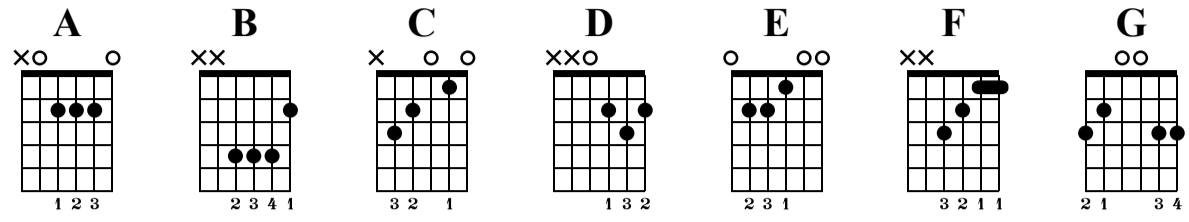

Major Chords

Standard tuning

♩ = 120

A B C D E F G

guit.

T	0	2	0	2	0	1	3
A	1	4	1	3	0	1	3
B	0	4	0	2	1	2	0
B	2	4	2	0	2	3	0
B	3	2	3	0	2	2	3