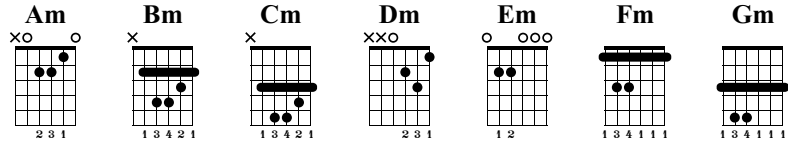

Minor Chords

Standard tuning

♩ = 120

Am Bm Cm Dm Em Fm Gm

s.guit.

1 2

T	0	2	3	1	0	1	3
A	1	3	4	3	0	1	3
B	2	4	5	0	2	3	5
B	0	4	5	0	2	3	5
B	0	4	5	0	2	3	5
B	0	4	5	0	2	3	5